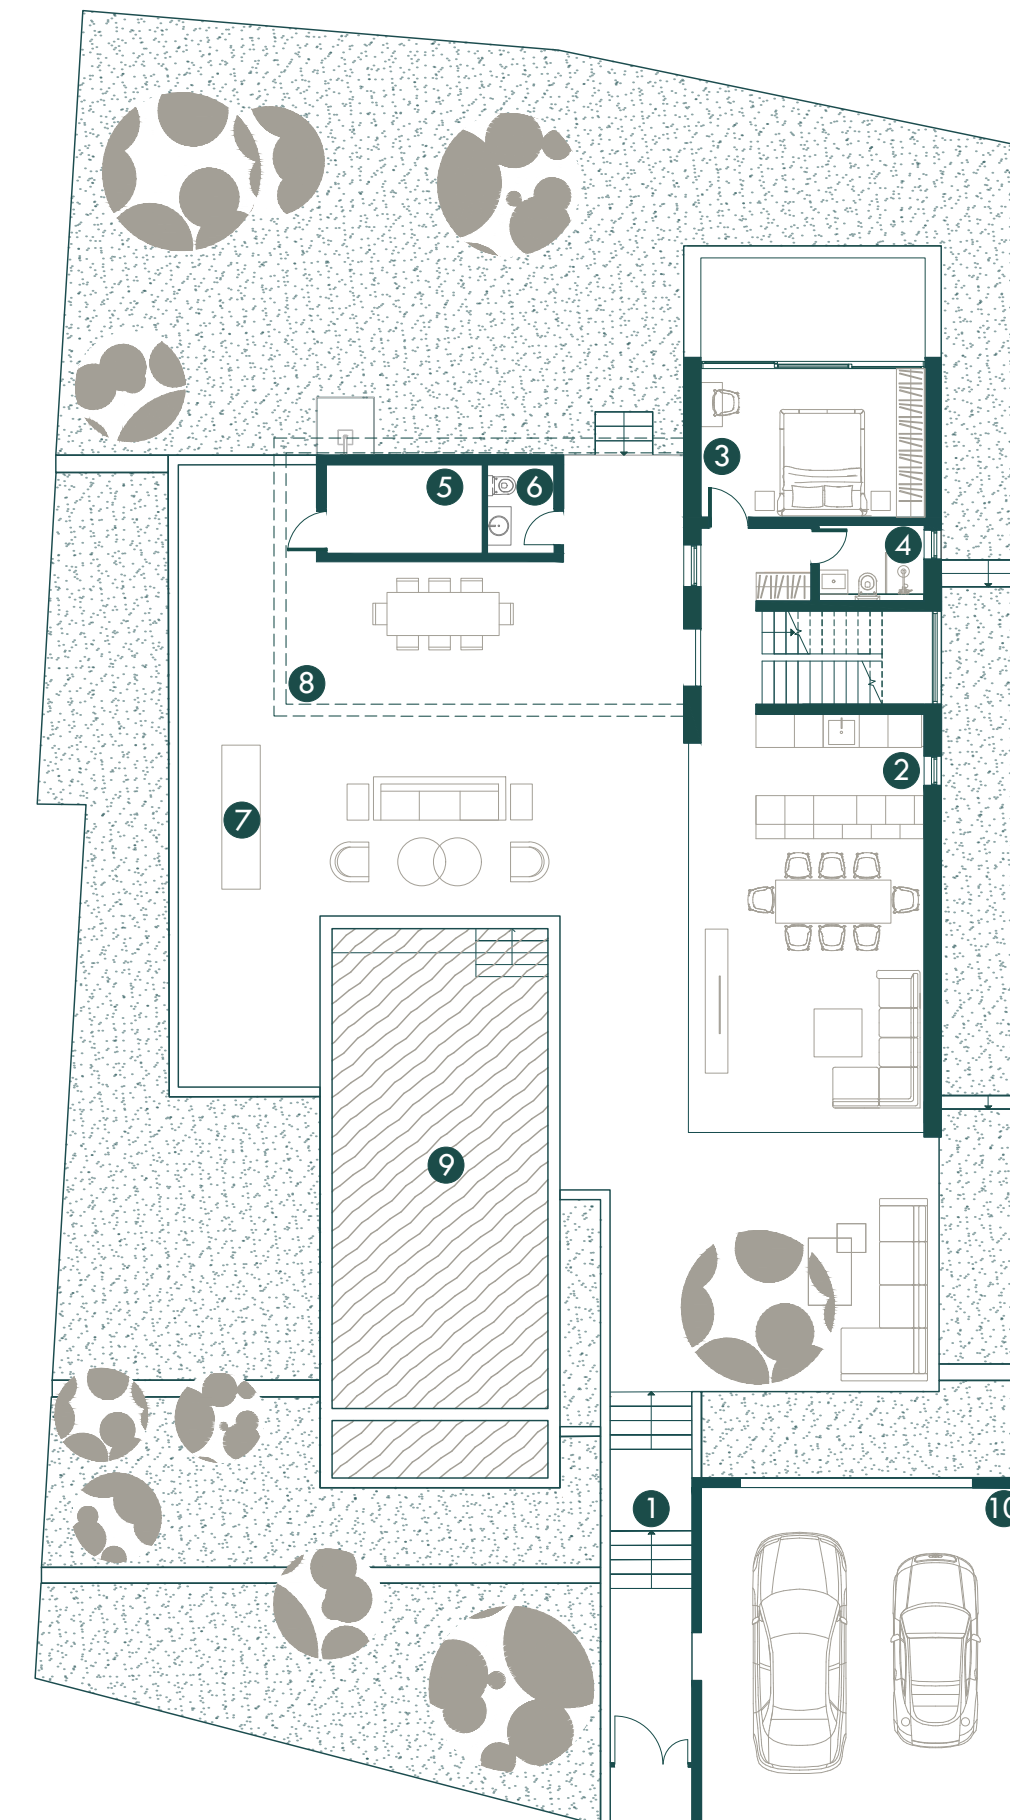

AZALEA

 4 bedrooms

 547 m²

1. Bedroom	16 m ²
2. Bathroom	5 m ²
3. Walk-in wardrobe	7 m ²
4. Laundry	7 m ²
5. General storage/cinema	16 m ²
6. Courtyard	10 m ²
7. Stairs	10 m ²
Total	71 m²

Basement

1. Entrance area	13 m ²
2. Kitchen/Living room	43 m ²
3. Bedroom	14 m ²
4. Bathroom	4 m ²
5. Mechanical room	6 m ²
6. Outdoor toilet	3 m ²
7. BBQ & Outdoor bar	140 m ²
8. Louvered lounge area	50 m ²
9. Infinity pool (10*4.5 m)	45 m ²
10. Louvered parking	47 m ²
Total	365 m²

Ground floor

AZALEA

 4 bedrooms

 547 m²

1. Master bedroom	20	m ²
2. Bedroom	18	m ²
3. Master Bathroom	8	m ²
4. Bathroom	4	m ²
5. Balcony	40	m ²
<hr/>		
Total	90	m ²

1st floor

1. Roof garden terrace	21	m ²
------------------------	----	----------------

Roof garden floor