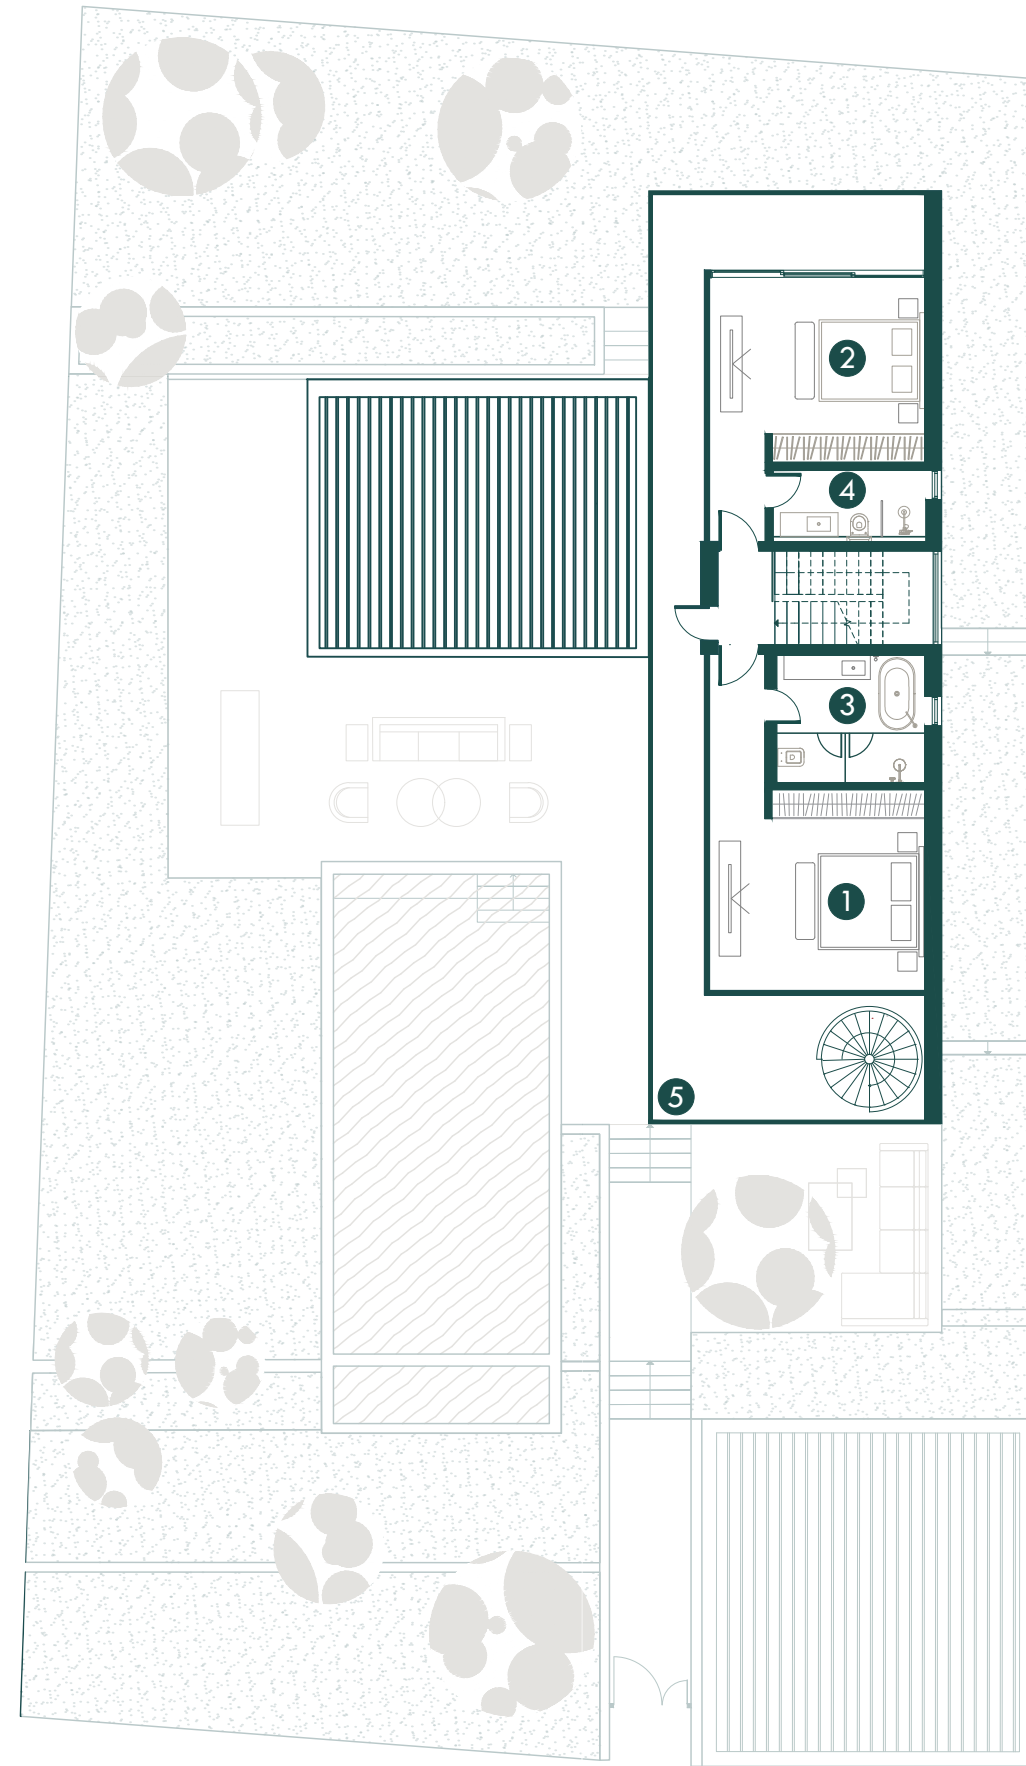

AZALEA

 4 bedrooms

 547 m²

1. Bedroom	16 m ²
2. Bathroom	5 m ²
3. Walk-in wardrobe	7 m ²
4. Laundry	7 m ²
5. General storage/cinema	16 m ²
6. Courtyard	10 m ²
7. Stairs	10 m ²
Total	71 m²

Basement

1. Entrance area	13 m ²
2. Kitchen/Living room	43 m ²
3. Bedroom	14 m ²
4. Bathroom	4 m ²
5. Mechanical room	6 m ²
6. Outdoor toilet	3 m ²
7. BBQ & Outdoor bar	140 m ²
8. Louvered lounge area	50 m ²
9. Infinity pool (10*4.5 m)	45 m ²
10. Louvered parking	47 m ²
Total	365 m²

Ground floor

AZALEA

 4 bedrooms

 547 m²

1. Master bedroom	20	m ²
2. Bedroom	18	m ²
3. Master Bathroom	8	m ²
4. Bathroom	4	m ²
5. Balcony	40	m ²
<hr/>		
Total	90	m ²

1st floor

1. Roof garden terrace	21	m ²
------------------------	----	----------------

Roof garden floor