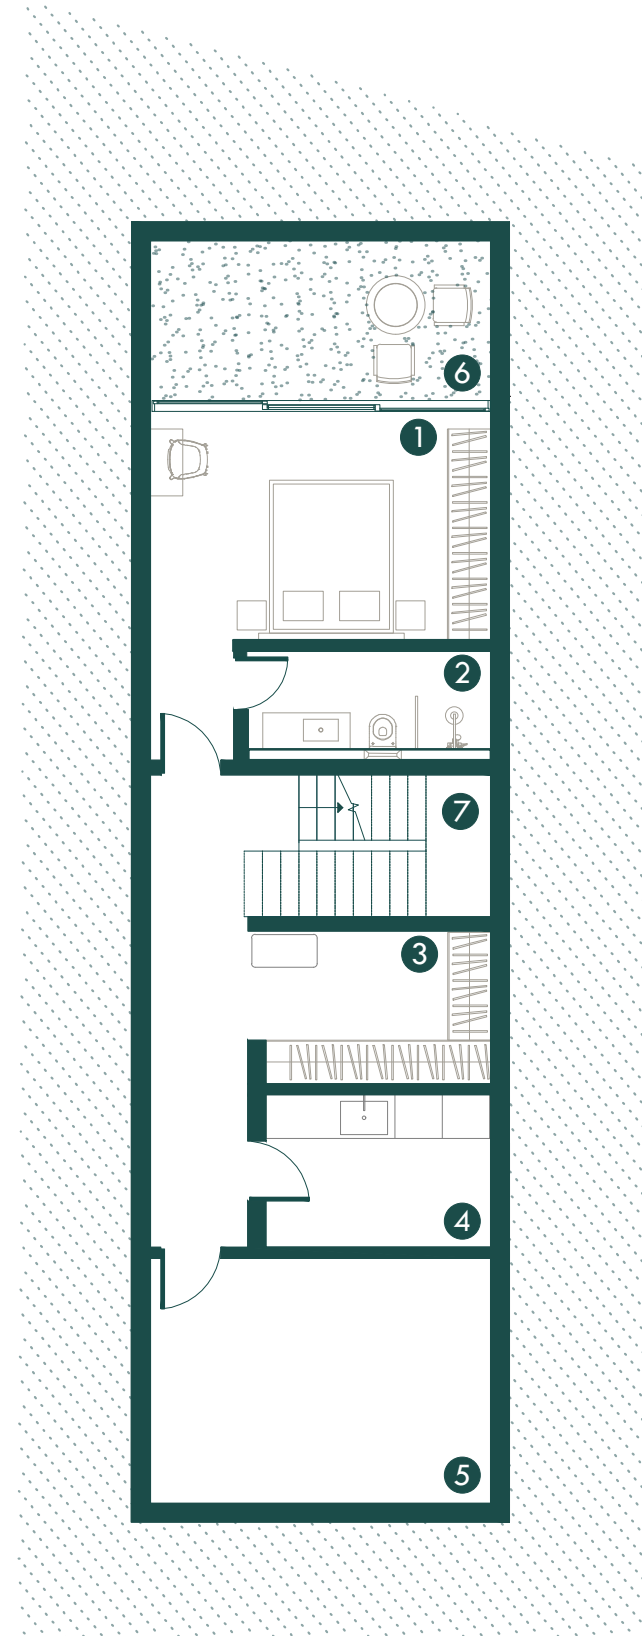

AZALEA

 4 bedrooms

 547 m²

1. Bedroom	16 m ²
2. Bathroom	5 m ²
3. Walk-in wardrobe	7 m ²
4. Laundry	7 m ²
5. General storage/cinema	16 m ²
6. Courtyard	10 m ²
7. Stairs	10 m ²
Total	71 m²

Basement

1. Entrance area	13 m ²
2. Kitchen/Living room	43 m ²
3. Bedroom	14 m ²
4. Bathroom	4 m ²
5. Mechanical room	6 m ²
6. Outdoor toilet	3 m ²
7. BBQ & Outdoor bar	140 m ²
8. Louvered lounge area	50 m ²
9. Infinity pool (10*4.5 m)	45 m ²
10. Louvered parking	47 m ²
Total	365 m²

Ground floor

AZALEA

 4 bedrooms

 547 m²

1. Master bedroom	20	m ²
2. Bedroom	18	m ²
3. Master Bathroom	8	m ²
4. Bathroom	4	m ²
5. Balcony	40	m ²
<hr/>		
Total	90	m ²

1st floor

1. Roof garden terrace	21	m ²
------------------------	----	----------------

Roof garden floor