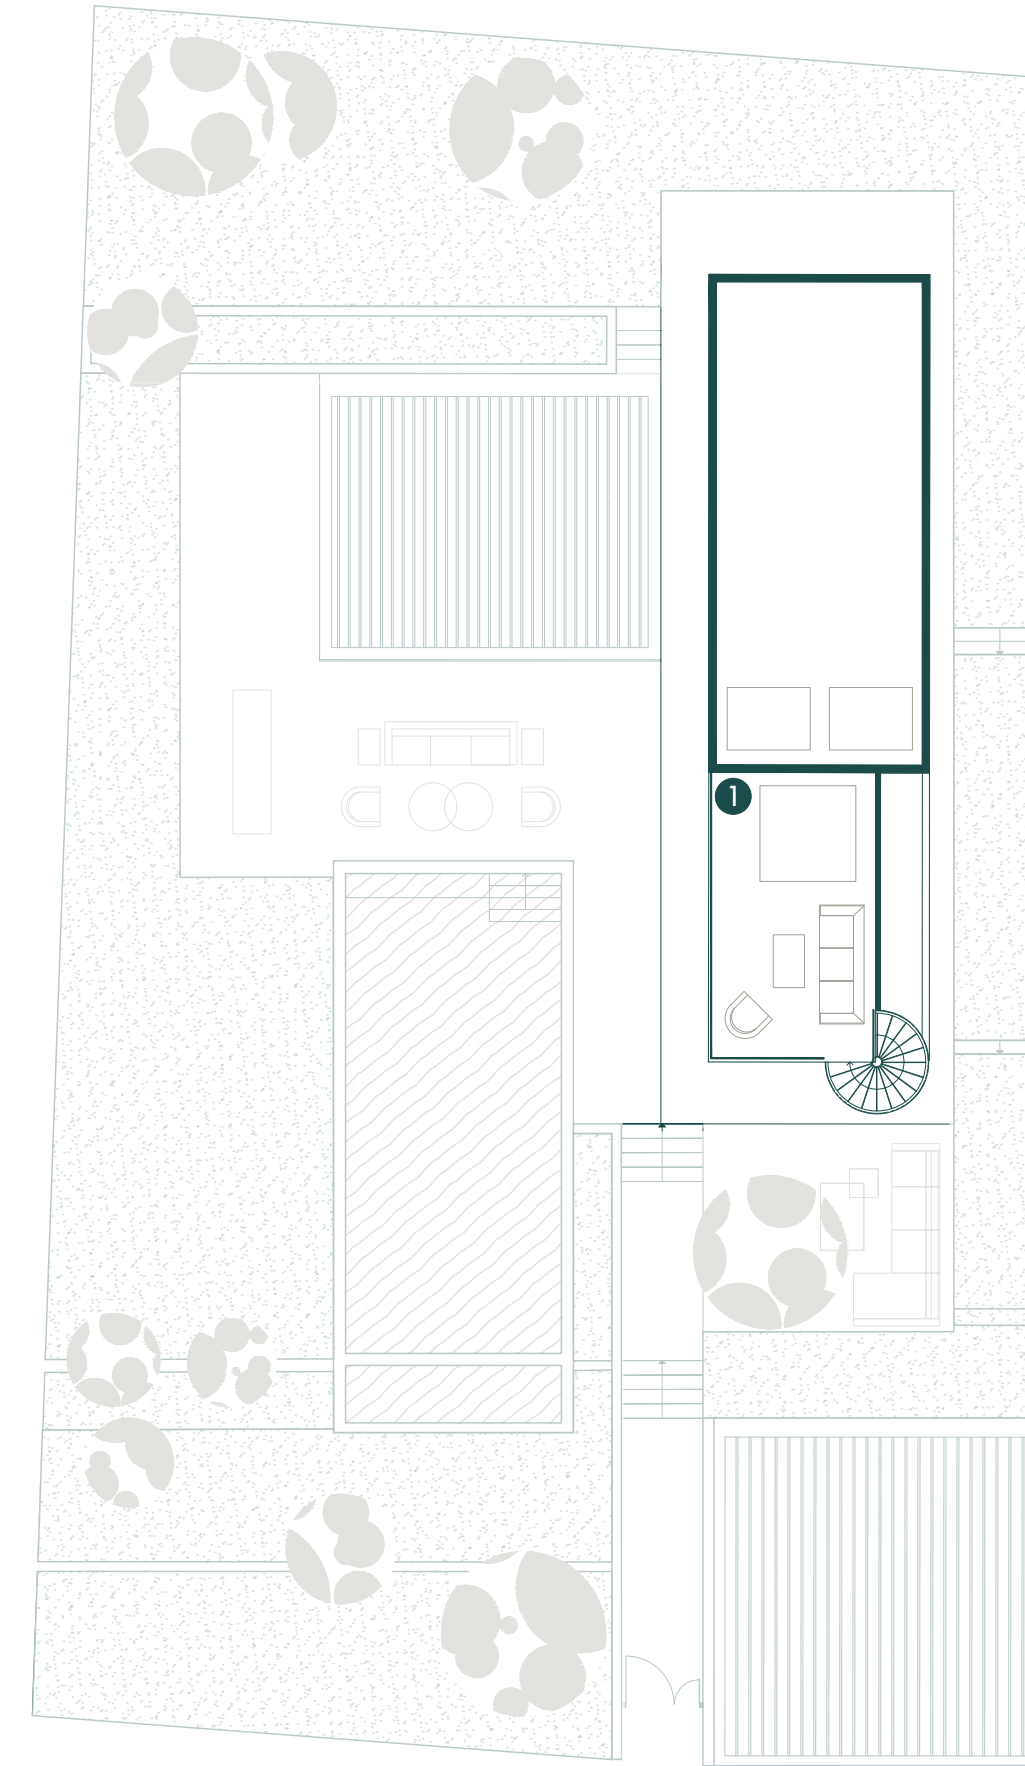

AZALEA

 4 bedrooms

 547 m²

1. Bedroom	16 m ²
2. Bathroom	5 m ²
3. Walk-in wardrobe	7 m ²
4. Laundry	7 m ²
5. General storage/cinema	16 m ²
6. Courtyard	10 m ²
7. Stairs	10 m ²
Total	71 m²

Basement

1. Entrance area	13 m ²
2. Kitchen/Living room	43 m ²
3. Bedroom	14 m ²
4. Bathroom	4 m ²
5. Mechanical room	6 m ²
6. Outdoor toilet	3 m ²
7. BBQ & Outdoor bar	140 m ²
8. Louvered lounge area	50 m ²
9. Infinity pool (10*4.5 m)	45 m ²
10. Louvered parking	47 m ²
Total	365 m²

Ground floor

AZALEA

 4 bedrooms

 547 m²

1. Master bedroom	20	m ²
2. Bedroom	18	m ²
3. Master Bathroom	8	m ²
4. Bathroom	4	m ²
5. Balcony	40	m ²
<hr/>		
Total	90	m ²

1st floor

1. Roof garden terrace	21	m ²
------------------------	----	----------------

Roof garden floor